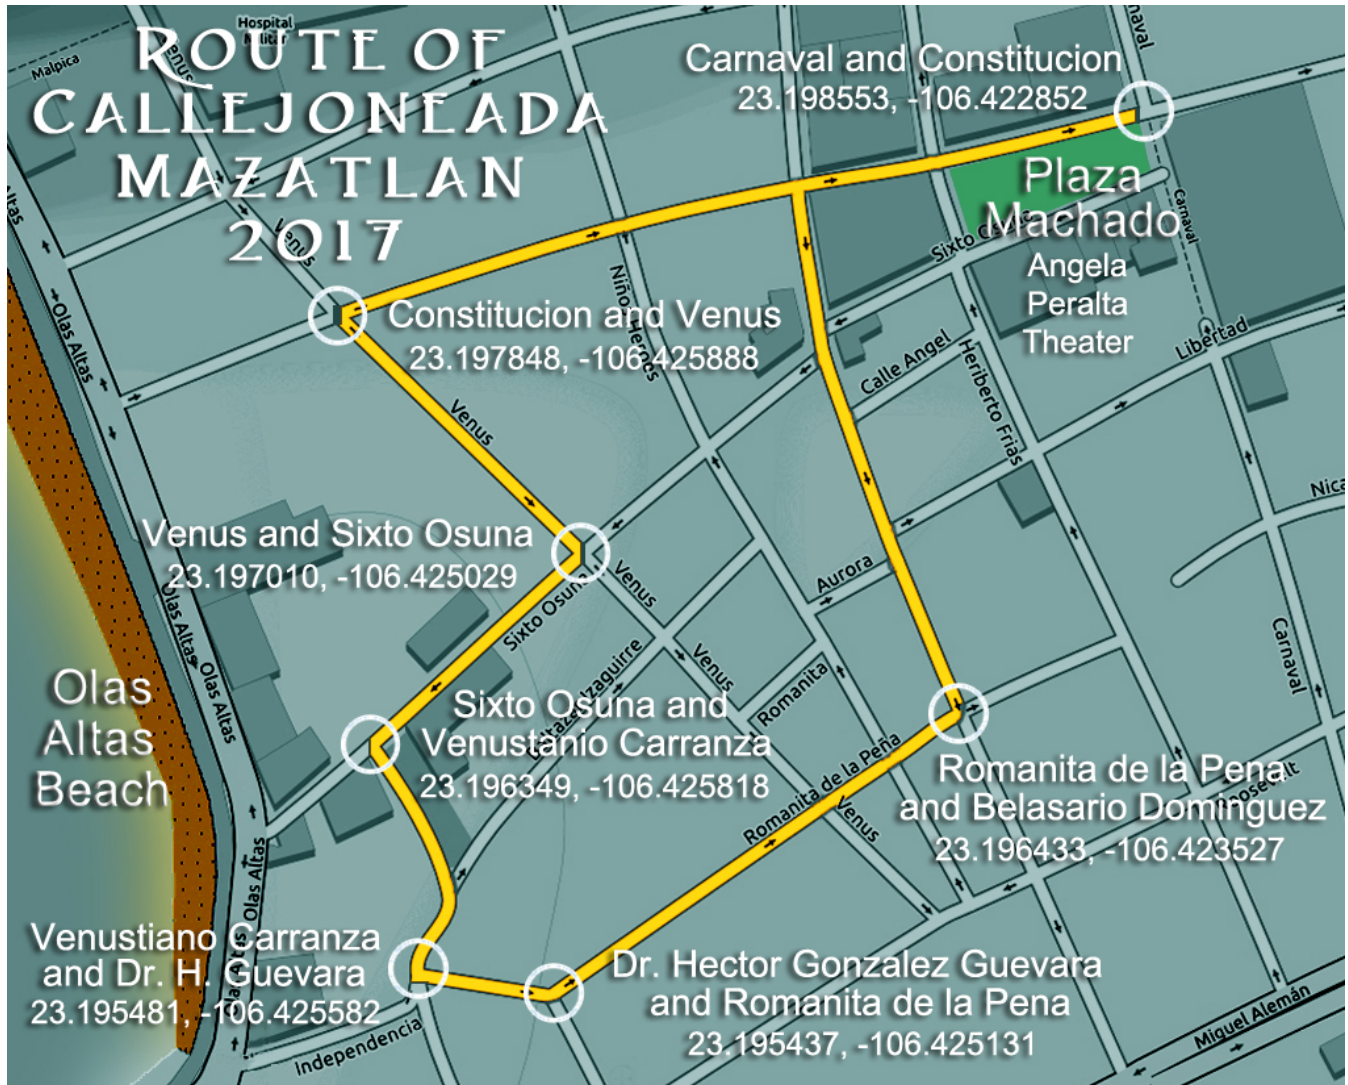

Map of the 2017 Day Of The Dead parade in the Mazatlán Centro Historico! Official callejoneada route, time and GPS coordinates

8:00 p.m.

mazatlantoday.net

YOUR BEST ONLINE MAZATLAN INFORMATION RESOURCES

8:00 p.m.